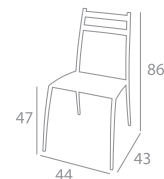

## miriam

Sedia impilabile in metallo verniciato (bianco,nero,grigio).

Chair with steel frame painted (white, black,gray), stackable chair.

ART. SG7160H

ART. SG7174H

ART. MT6188