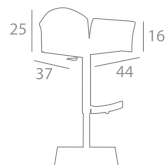

jerry

Sgabello girevole, regolabile con pistone a gas. Seduta rivestita in cuoio.

Sgabello disponibile anche senza braccioli.

Swivelling and adjustable barstool with gas liftmechanism. Seat covered in leather.

Barstool available also without armrests.