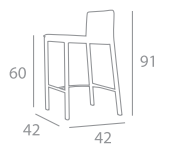

ART. 143207