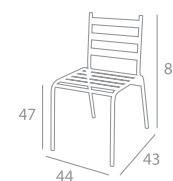

kronos

Sedia con struttura in metallo verniciato (bianco,nero,grigio), sedia non impilabile.
Chair steel frame painted (white, black,gray), it isn't stackable chair.