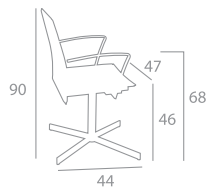

ART. 207081/cb
ART. 203071