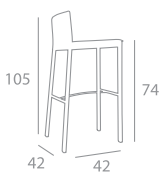

ART. 143207