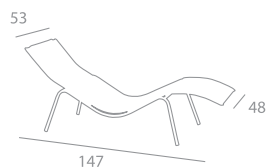

paris

Chaise longue con struttura
in acciaio cromato rivestita in cuoio.

Chaise longue with chromed
steel frame, covered in leather.

ART. 700001