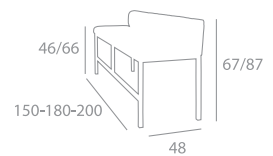

ART. BN12378