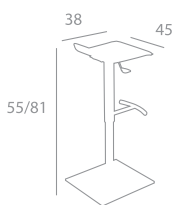

## linus - mike

Sgabello girevole,  
regolabile con pistone a gas.  
Seduta rivestita in cuoio.  
Swivelling and adjustable  
barstool with gas liftmechanism.  
Seat covered in leather.

ART. 816068

ART. 816070