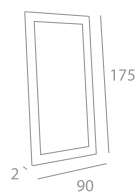

donald

Specchio in acciaio
rivestito in cuoio,
disponibile su misura.
Mirror, steel frame
covered in leather,
available on mesure.

ART. H17580

single

Tavolino
in metallo
cromato,
piano in legno.
Small table,
chrome steel
frame,
wood top.

Design work project studio